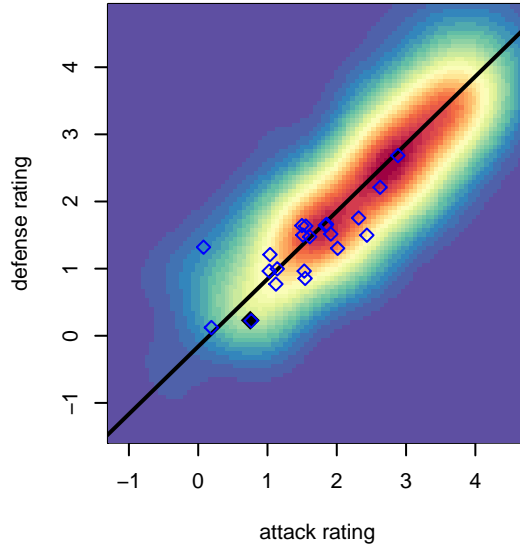

**attack and defense rating
relative to others at age
and all opponents in last 13 months**