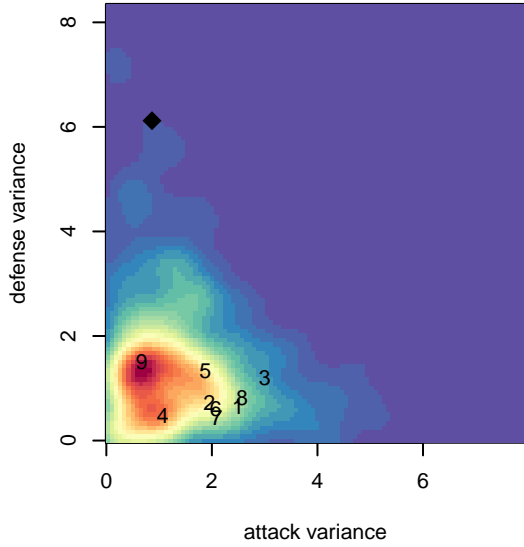

# CWSA White G99

Central Washington Soccer Academy  
 Yakima, WA  
 G99 total strength=941  
 attack=2.12 defense=1.26  
 fall league = PSPL Classic 2 U16

alt names used:  
 CENTRAL WASHINGTON A CWSA G'99 WHI  
 CENTRAL WASHINGTON A CWSA G'99 WHI  
 CWSA G'99 – White  
 CWSA G'99 White  
 CWSA G99 White  
 CWSA G'99 WHITE (WA)

**CWSA White G99**  
 Dots are actual minus expected GF (blue circles) and GA (red triangles).  
 Blue line is smoothed change in attack strength. Red is smoothed change in defense strength.

**attack and defense variance (black dot)  
relative to other teams  
and top 10 in region**