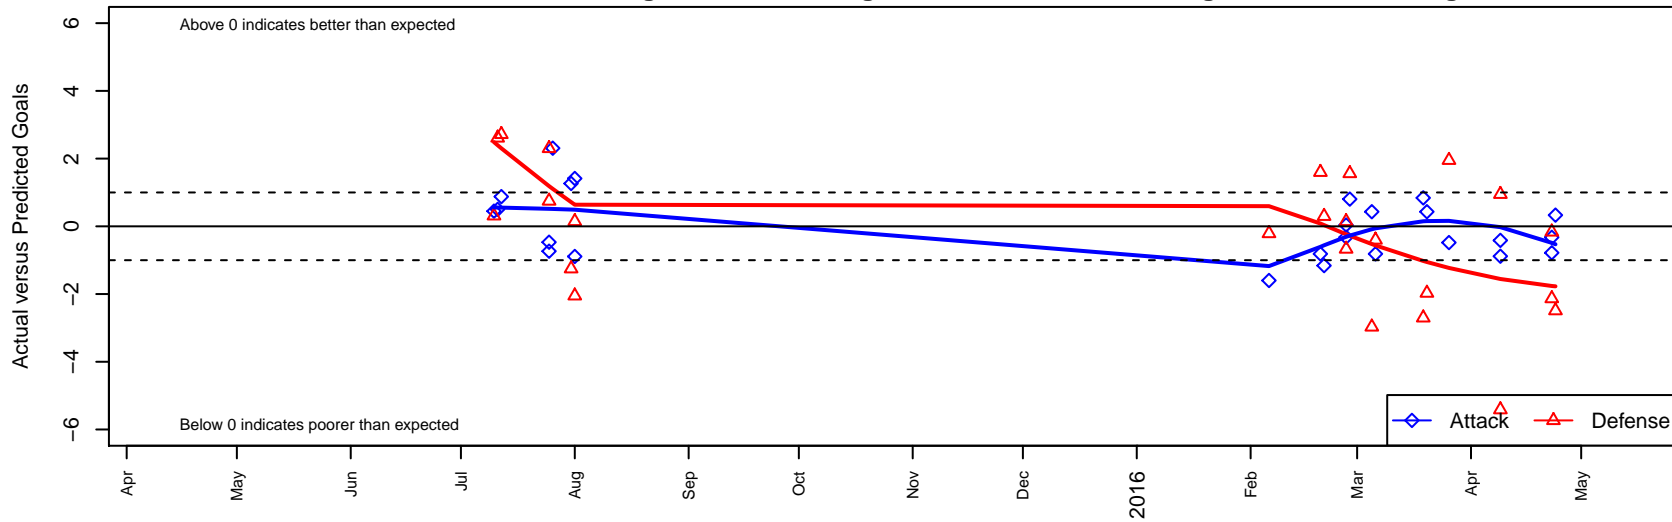

# CWSA White G99

Central Washington Soccer Academy  
 Yakima, WA  
 G99 total strength=941  
 attack=2.12 defense=1.26  
 fall league = PSPL Classic 2 U16

alt names used:  
 CENTRAL WASHINGTON A CWSA G'99 WHI  
 CENTRAL WASHINGTON A CWSA G'99 WHI  
 CWSA G'99 – White  
 CWSA G'99 White  
 CWSA G99 White  
 CWSA G'99 WHITE (WA)

**CWSA White G99**  
 Dots are actual minus expected GF (blue circles) and GA (red triangles).  
 Blue line is smoothed change in attack strength. Red is smoothed change in defense strength.

**attack and defense variance (black dot)  
relative to other teams  
and top 10 in region**