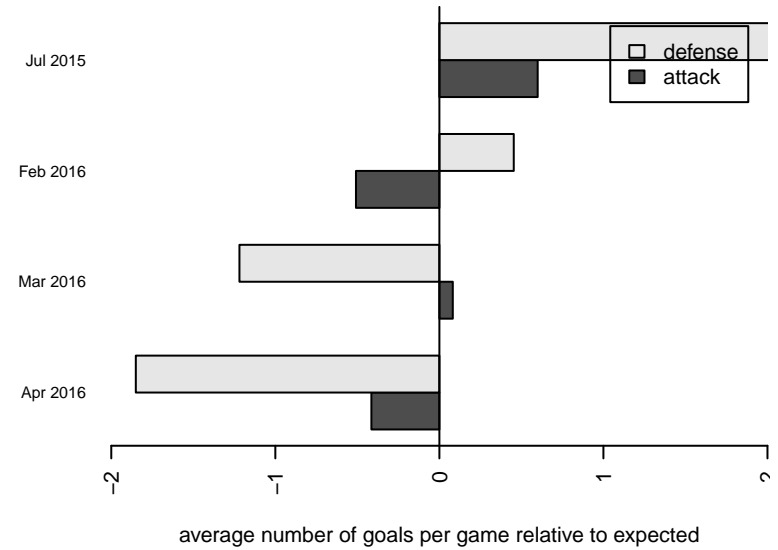

Performance relative to 13 month average