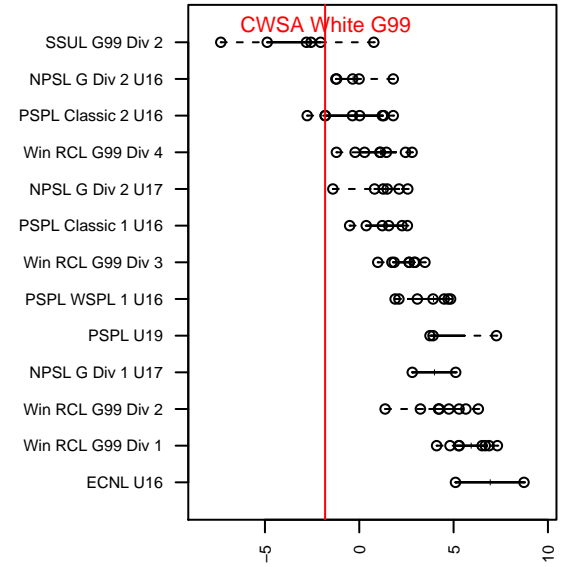

**attack and defense rating
relative to others at age
and all opponents in last 13 months**