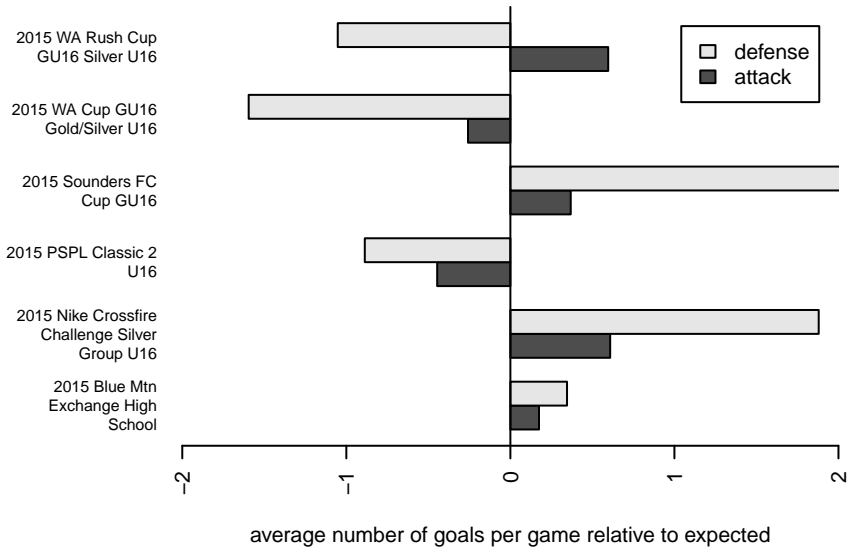

Performance relative to 13 month average